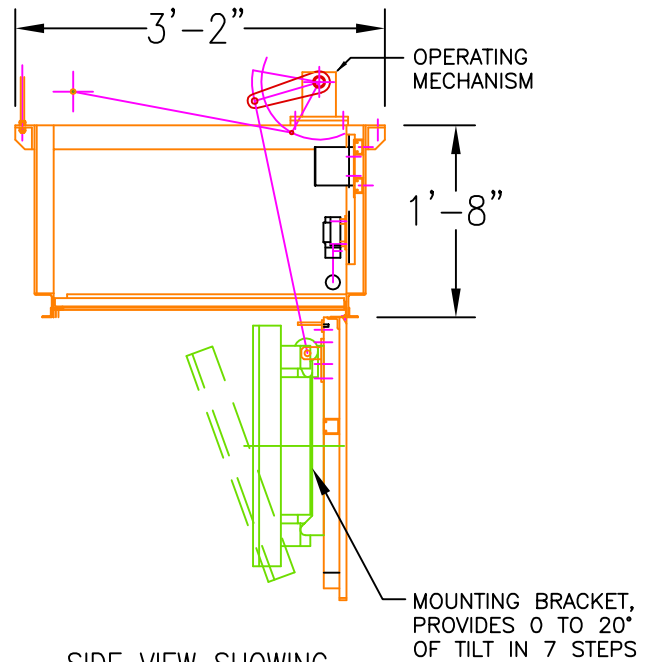

CONCEALED LIGHTING TV MONITOR ENCLOSURE SERIES - 698W

SIDE VIEW SHOWING
SCREEN IN PLAY POSITION

Engineered technologies for the world of entertainment.

SIDE VIEW SHOWING
SCREEN IN STORED POSITION

Peter Albrecht Company, Inc.
6250 Industrial Court
Greendale, WI 53129-2432 USA