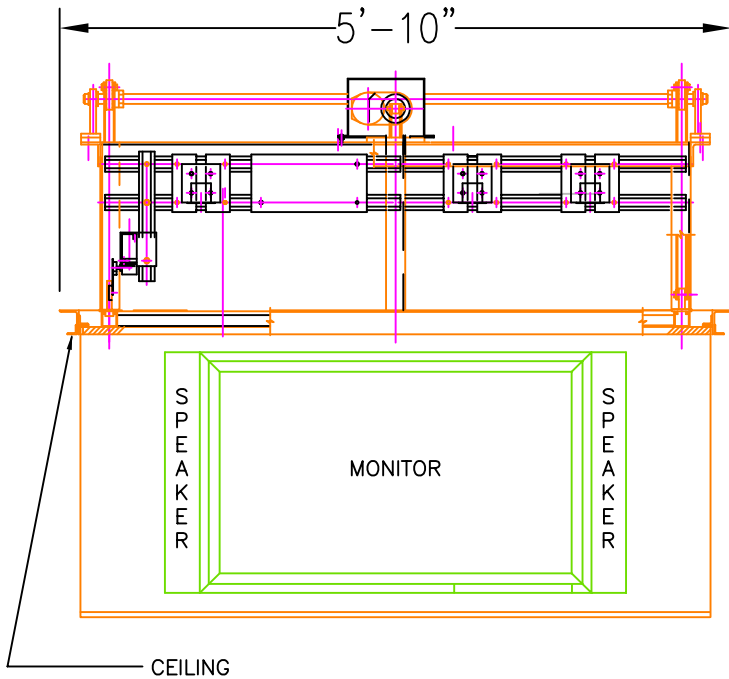

CONCEALED LIGHTING TV MONITOR ENCLOSURE SERIES - 698W

SIDE VIEW SHOWING
SCREEN IN PLAY POSITION

Engineered technologies for the world of entertainment.

SIDE VIEW SHOWING
SCREEN IN STORED POSITION

Peter Albrecht Company, Inc.
6250 Industrial Court
Greendale, WI 53129-2432 USA