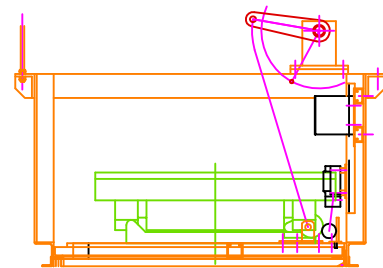

CONCEALED LIGHTING TV MONITOR ENCLOSURE SERIES - 698W

SIDE VIEW SHOWING
SCREEN IN PLAY POSITION

Engineered technologies for the world of entertainment.

SIDE VIEW SHOWING
SCREEN IN STORED POSITION

Peter Albrecht Company, Inc.
6250 Industrial Court
Greendale, WI 53129-2432 USA