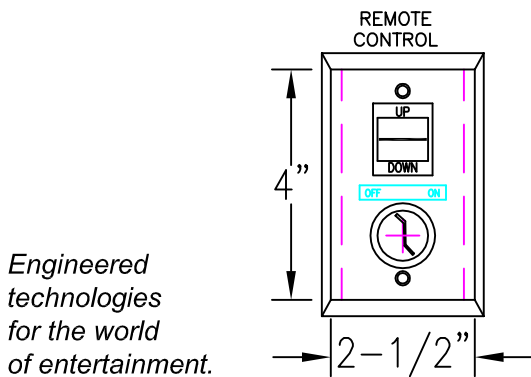

CONCEALED LIGHTING TV MONITOR ENCLOSURE SERIES - 698W

SIDE VIEW SHOWING
SCREEN IN PLAY POSITION

Engineered technologies for the world of entertainment.

SIDE VIEW SHOWING
SCREEN IN STORED POSITION

Peter Albrecht Company, Inc.
6250 Industrial Court
Greendale, WI 53129-2432 USA