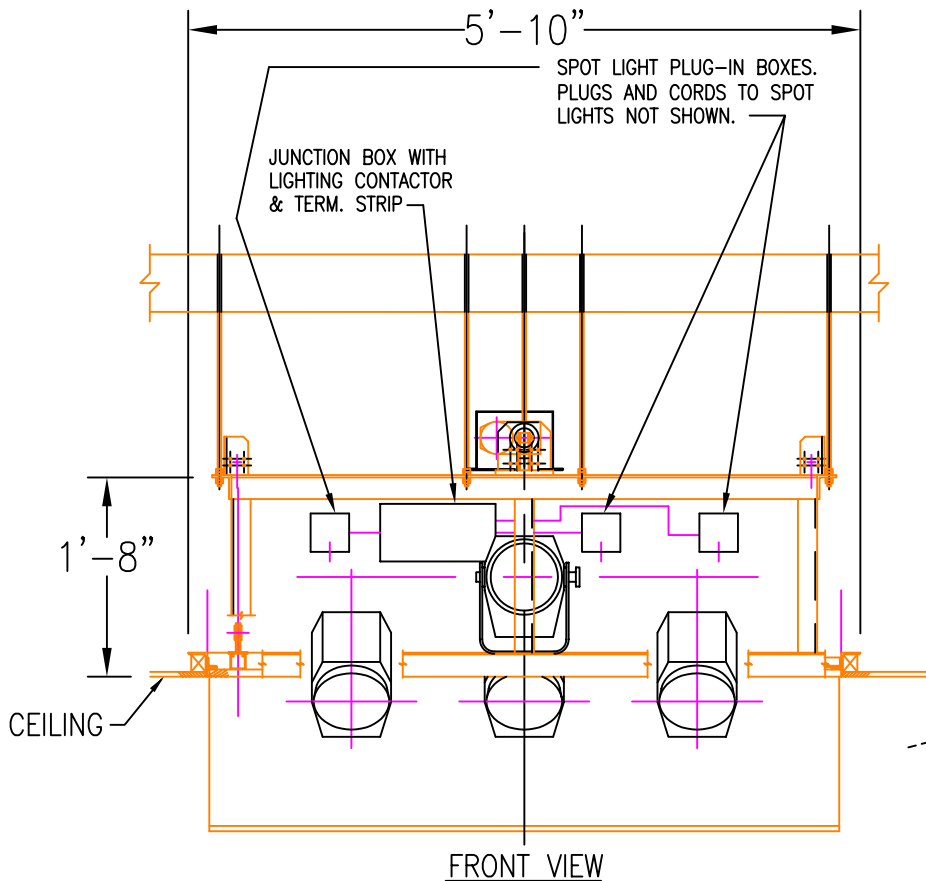

# CONCEALED LIGHTING ENCLOSURE SERIES - 698W

LIGHTS OFF LIMIT SWITCH. THIS LIMIT SWITCH TURNS THE LIGHTS OFF IF ON, PRIOR TO THE CLOSING OF THE DOORS.

SIDE VIEW SHOWING  
LIGHTS IN PLAY POSITION

*Engineered  
technologies  
for the world  
of entertainment.*