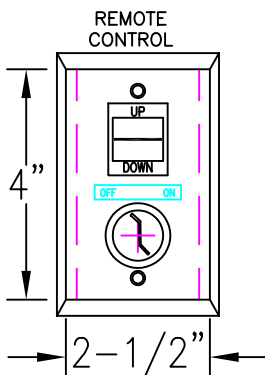

# CONCEALED LIGHTING ENCLOSURE SERIES - 698W

LIGHTS OFF LIMIT SWITCH. THIS LIMIT SWITCH TURNS THE LIGHTS OFF IF ON, PRIOR TO THE CLOSING OF THE DOORS.

SIDE VIEW SHOWING  
LIGHTS IN PLAY POSITION

*Engineered  
technologies  
for the world  
of entertainment.*