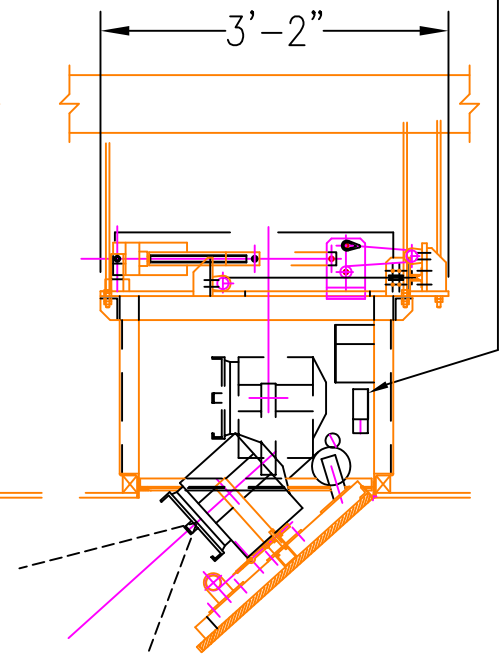

# CONCEALED LIGHTING ENCLOSURE SERIES - 698W

LIGHTS OFF LIMIT SWITCH. THIS LIMIT SWITCH TURNS THE LIGHTS OFF IF ON, PRIOR TO THE CLOSING OF THE DOORS.

SIDE VIEW SHOWING  
LIGHTS IN PLAY POSITION

*Engineered  
technologies  
for the world  
of entertainment.*