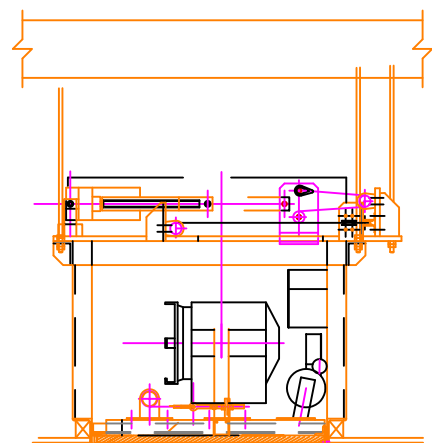

*Engineered
technologies
for the world
of entertainment.*

Peter Albrecht Company, Inc.
6250 Industrial Court
Greendale, WI 53129-2432 USA

Phone: 414-421-6630
Phone: 800-878-6630
Fax: 414-421-9091

- CUSTOM SIZES AVAILABLE
- CAN BE ARRANGED FOR FRONT OF HOUSE OR SIDE LIGHTING POSITIONS
- RADIO & IR CONTROLS AVAILABLE

SIDE VIEW SHOWING
LIGHTS IN STORED POSITION