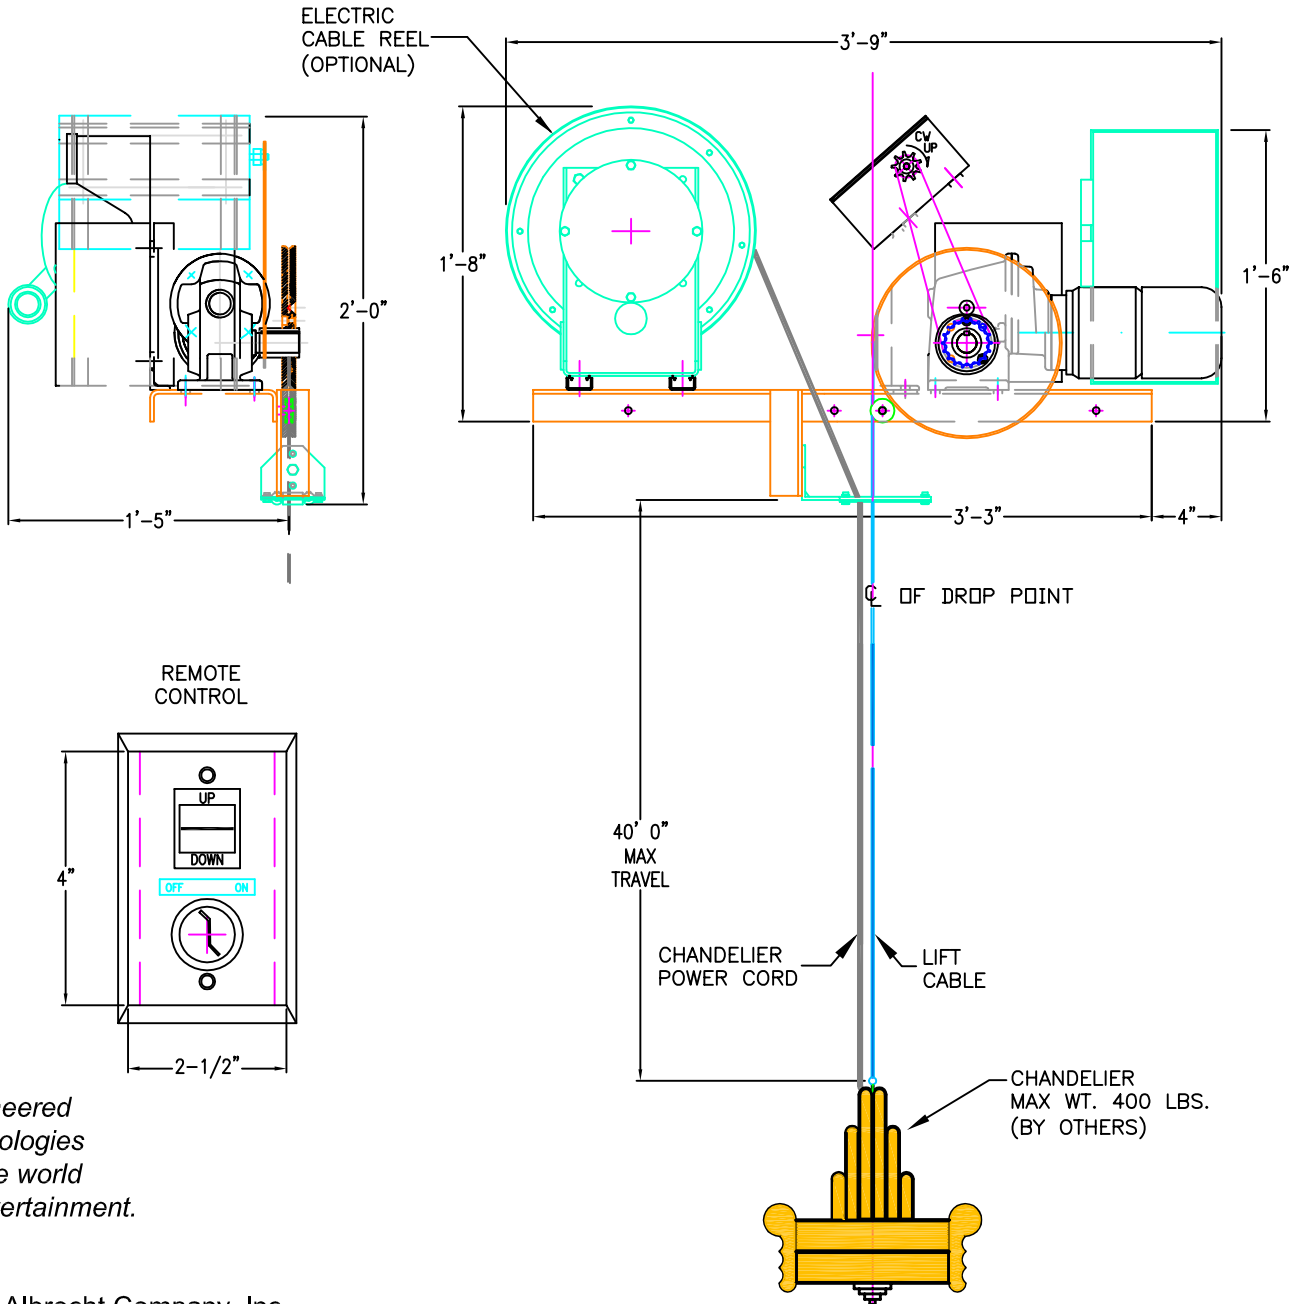

PILE-ON CHANDELIER HOIST

Engineered technologies for the world of entertainment.

Peter Albrecht Company, Inc.
6250 Industrial Court
Greendale, WI 53129-2432 USA

Phone: 414-421-6630
Phone: 800-878-6630
Fax: 414-421-9091

Web Site: www.peteralbrecht.com
E-Mail: sales@peteralbrecht.com

- STANDARD UNIT: 3Ph., 208 VOLT, 1/2 H.P., 2.3 F.L.A.
- RADIO & IR CONTROLS AVAILABLE
- CONTACT FACTORY FOR SPECIFIC MODEL No.
- UNLIMITED TRAVEL AVAILABLE