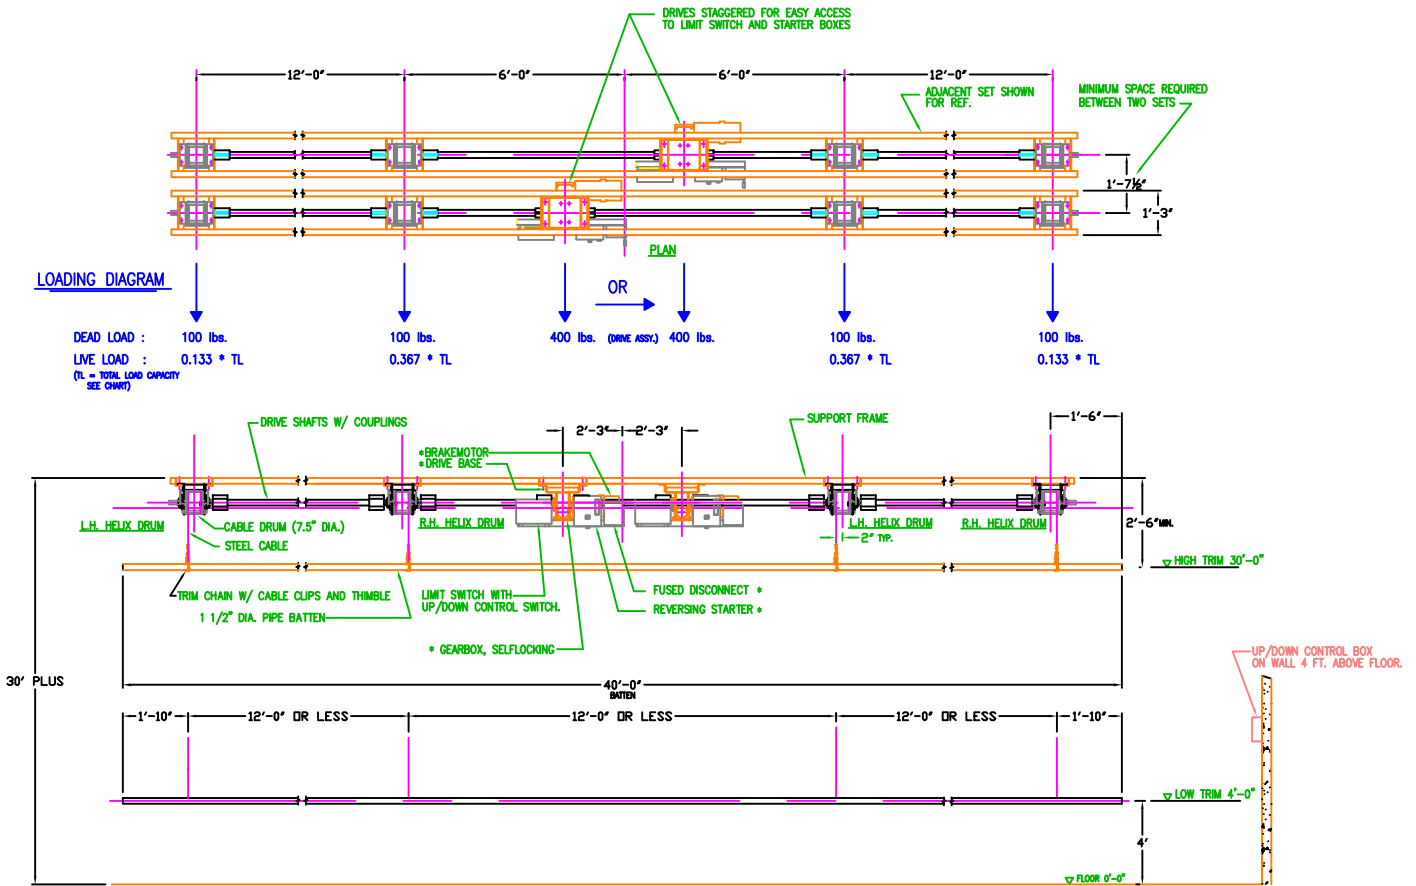

LINE SHAFT SYSTEM SERIES - 653Z (SELF-CONTAINED)

Engineered technologies for the world of entertainment.

Peter Albrecht Company, Inc.
6250 Industrial Court
Greendale, WI 53129-2432 USA

Phone: 414-421-6630
Phone: 800-878-6630
Fax: 414-421-9091

Web Site: www.peteralbrecht.com
E-Mail: sales@peteralbrecht.com

- Eliminates side loading of structure
- Can be underhung or floor mounted
- Custom sizes available and variable speed available
- Manufactured in 20' segments for ease of installation
- Specifications available